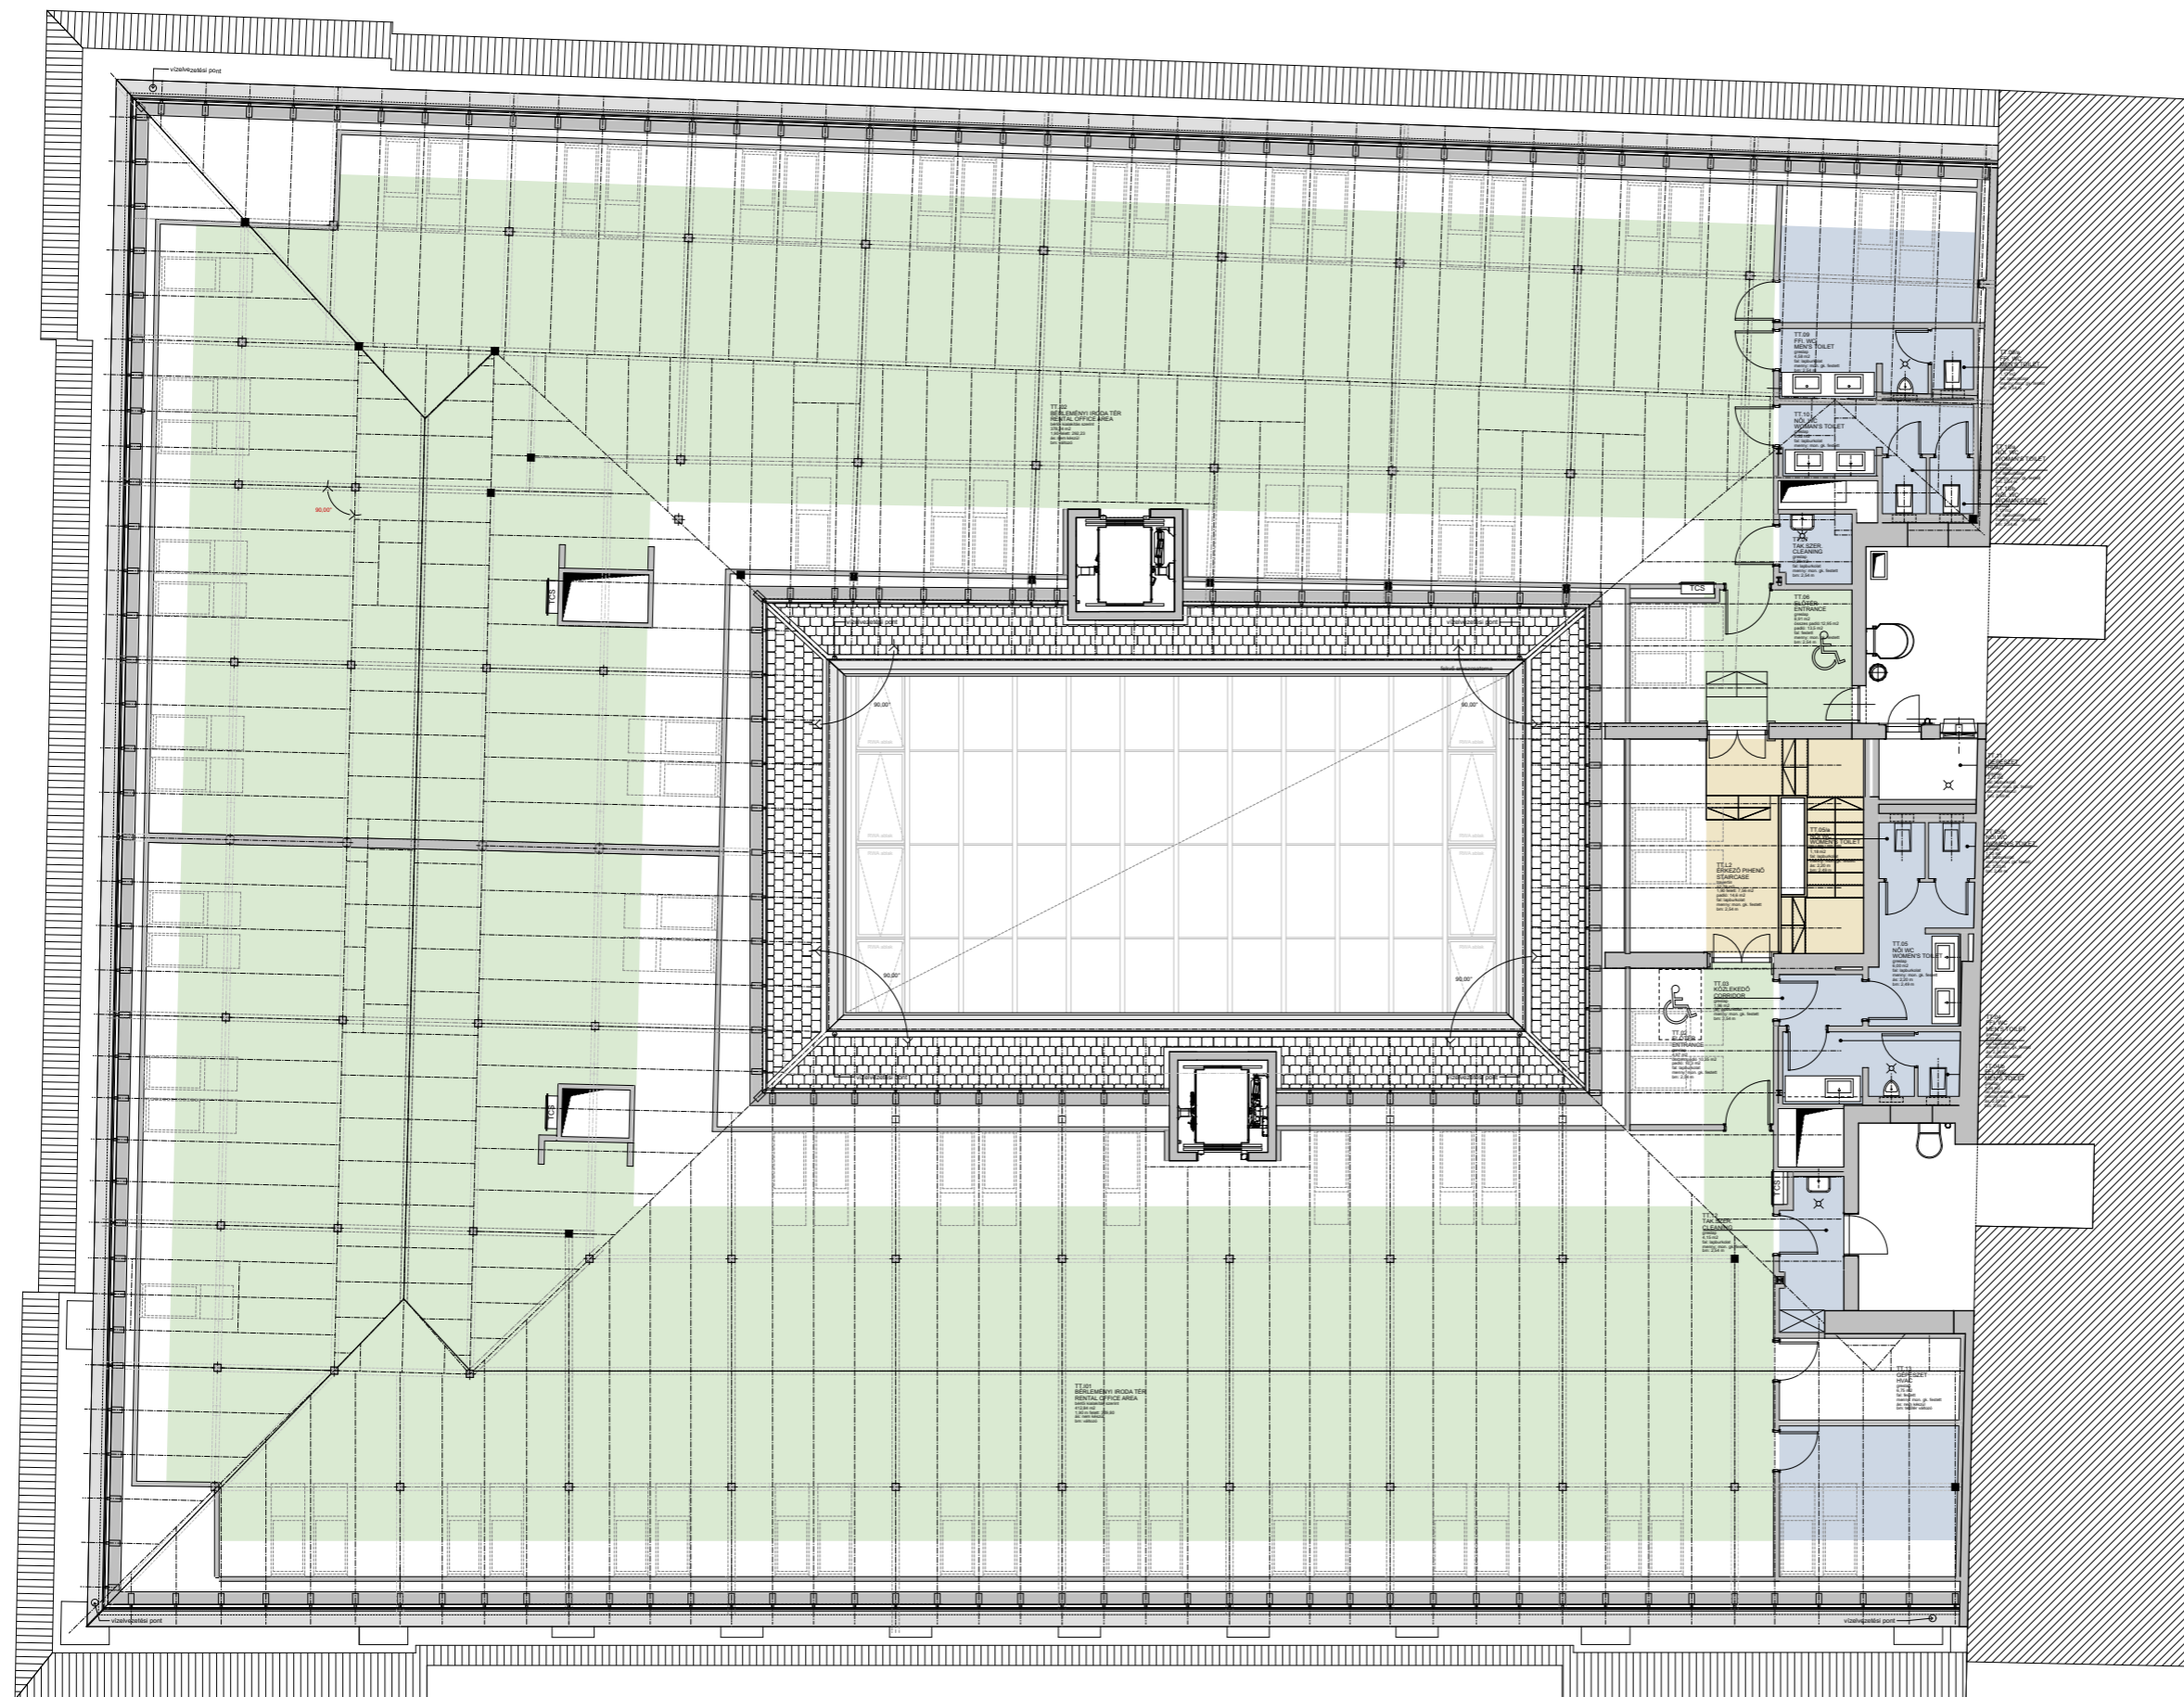

KRAUSZ  
PALOTA

**LIMEHOUSE**  
PARTNERS

LEGEND

- AREA FOR RENT: 644 sq m
- STAIRS, FOYERS, LOBBIES
- WET BLOCK

**KRAUSZ PALOTA**  
**OFFICE BUILDING**

1061 BUDAPEST, ANDRÁSSY ÚT 12.  
H R S Z : 2 9 2 3 1

**RENTAL AREAS**

4. EMELET - 4th FLOOR  
2021. 06. 15.