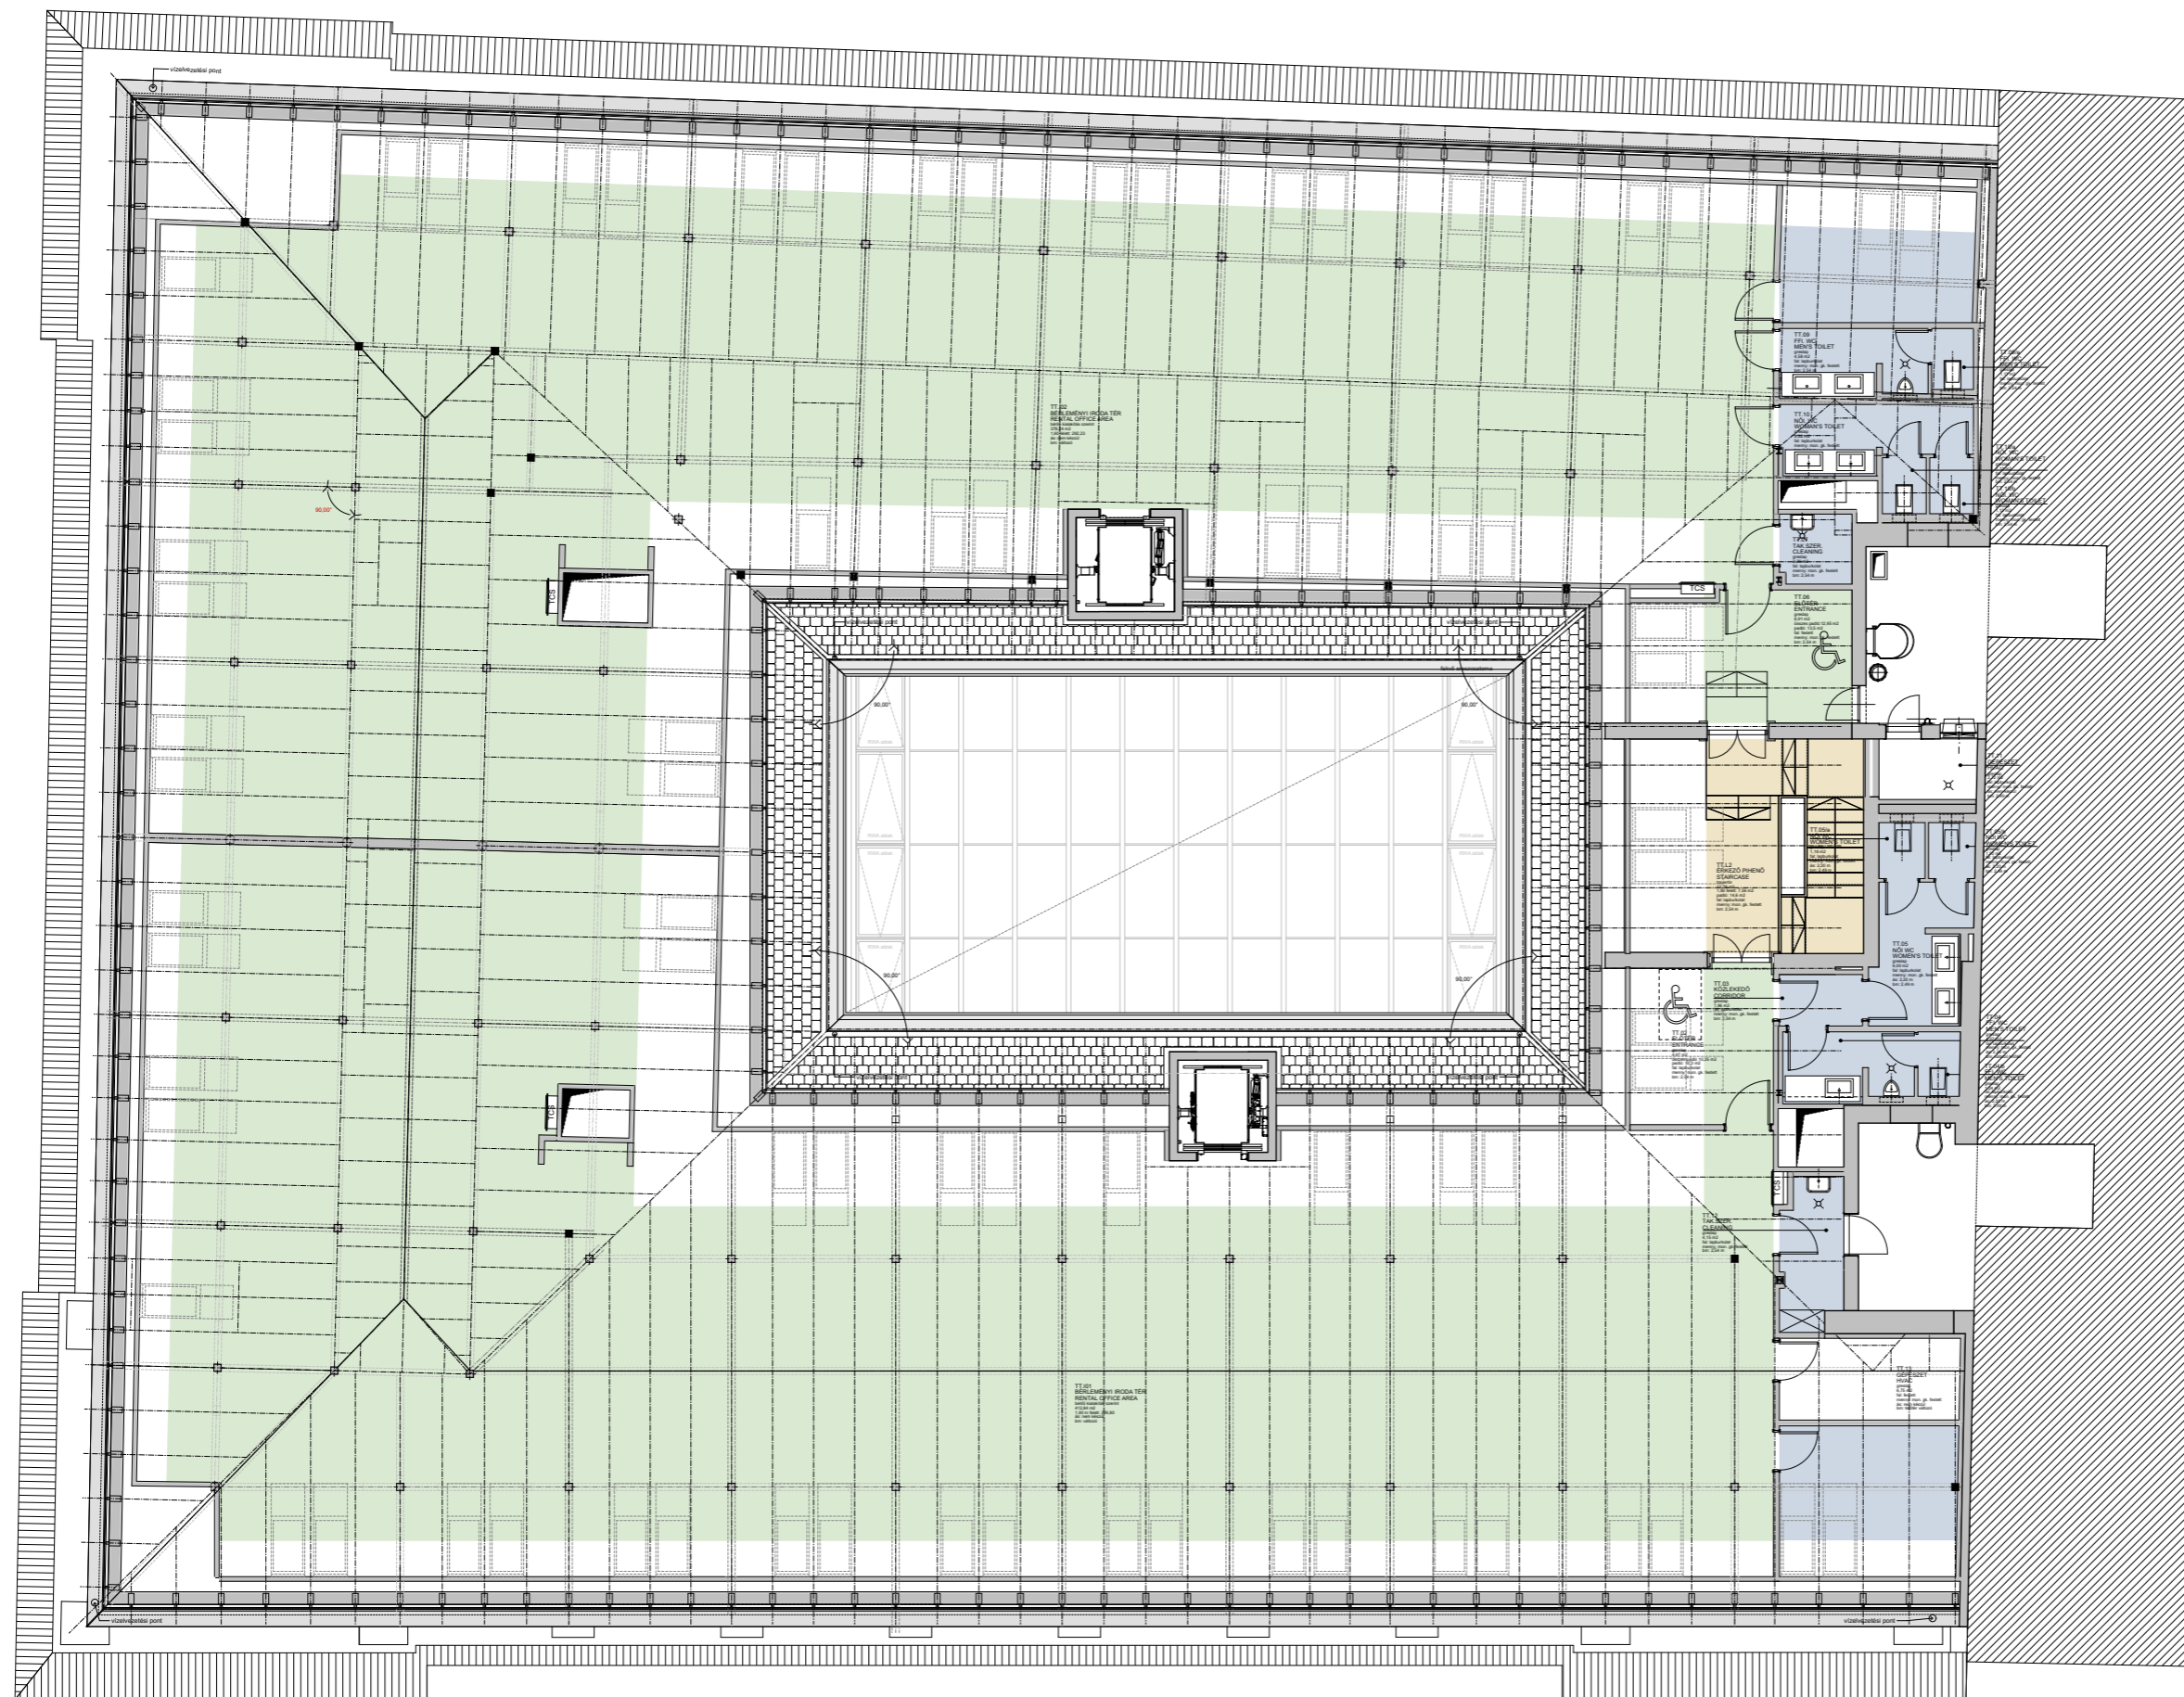

KRAUSZ  
PALOTA

**LIMEHOUSE**  
PARTNERS

LEGEND

- AREA FOR RENT
- STAIRS, FOYERS, LOBBIES
- WET BLOCK

AREA FOR RENT:  
**663 sqm**

**KRAUSZ PALOTA**  
**OFFICE BUILDING**

1061 BUDAPEST, ANDRÁSSY ÚT 12.  
H R S Z : 2 9 2 3 1

**RENTAL AREAS**

4. EMELET - 4th FLOOR  
2021. 06. 15.