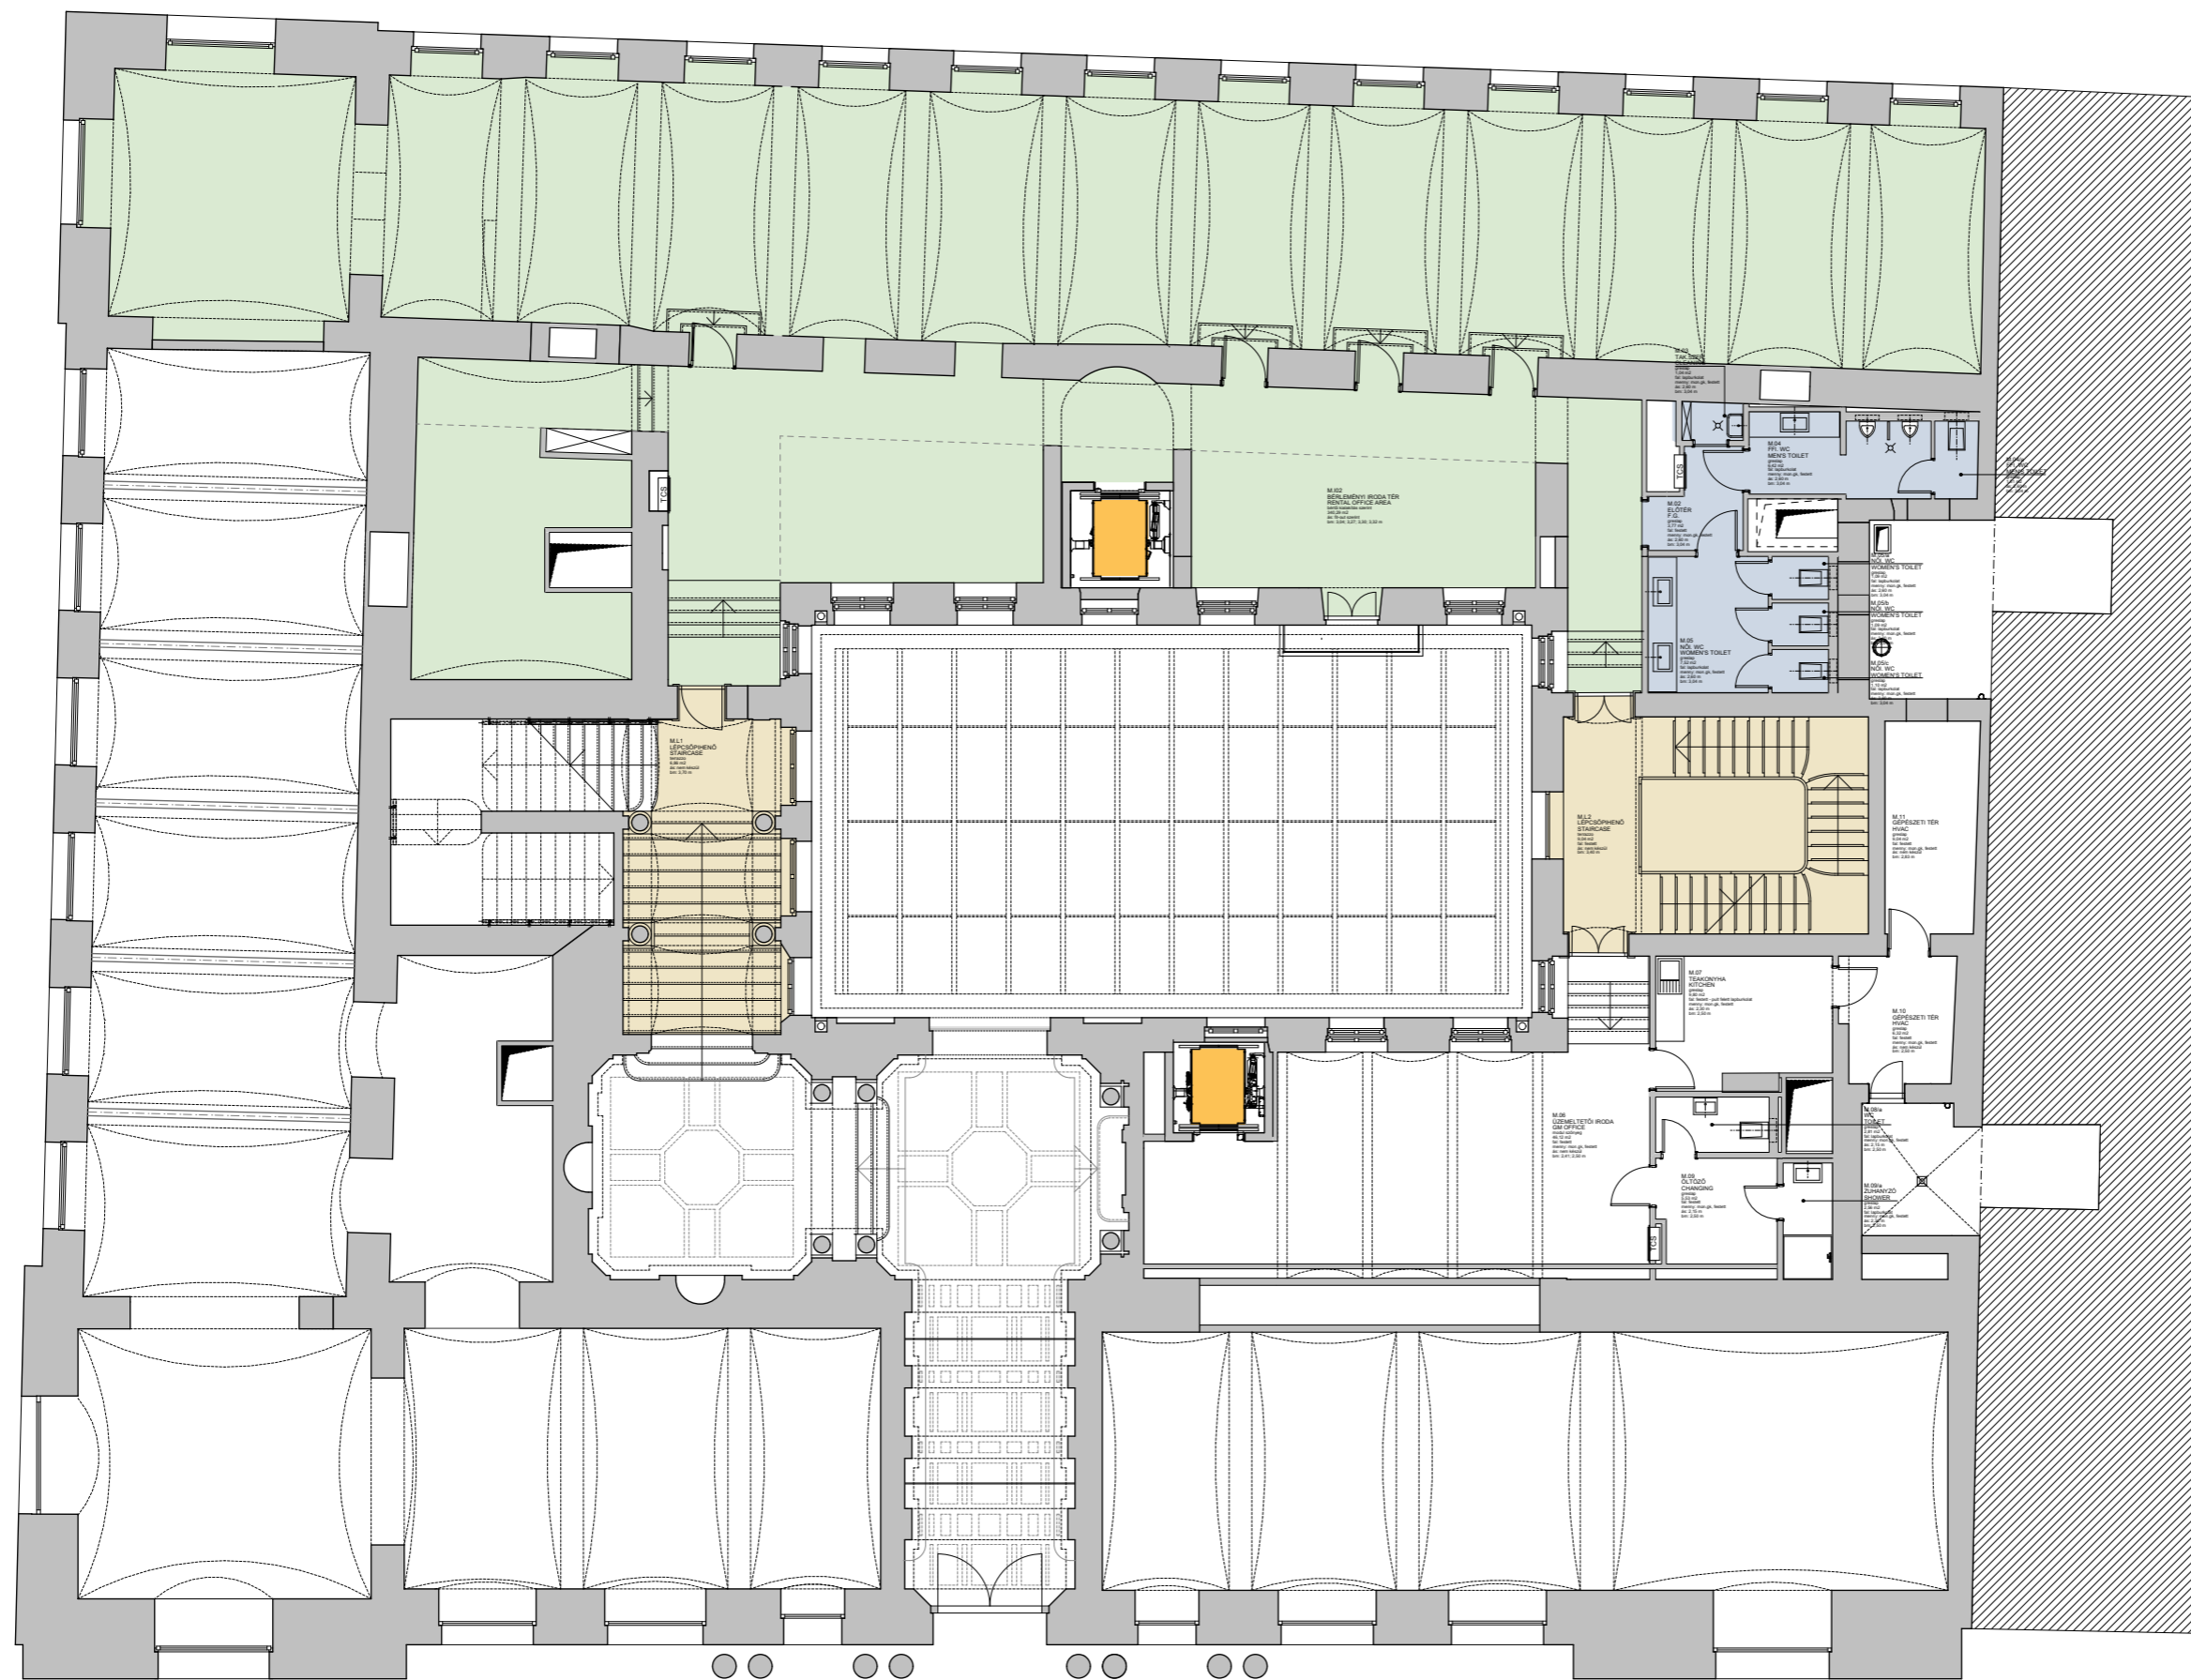

KRAUSZ
PALOTA

LIMEHOUSE PARTNERS

LEGEND

-  AREA FOR RENT: 431 sq m:
-  STAIRS, FOYERS, LOBBIES
-  WET BLOCK

KRAUSZ PALOTA OFFICE BUILDING

1061 BUDAPEST, ANDRÁSSY ÚT 12.
H R S Z : 2 9 2 3 1

RENTAL AREAS

GALÉRIA - MEZZANINE