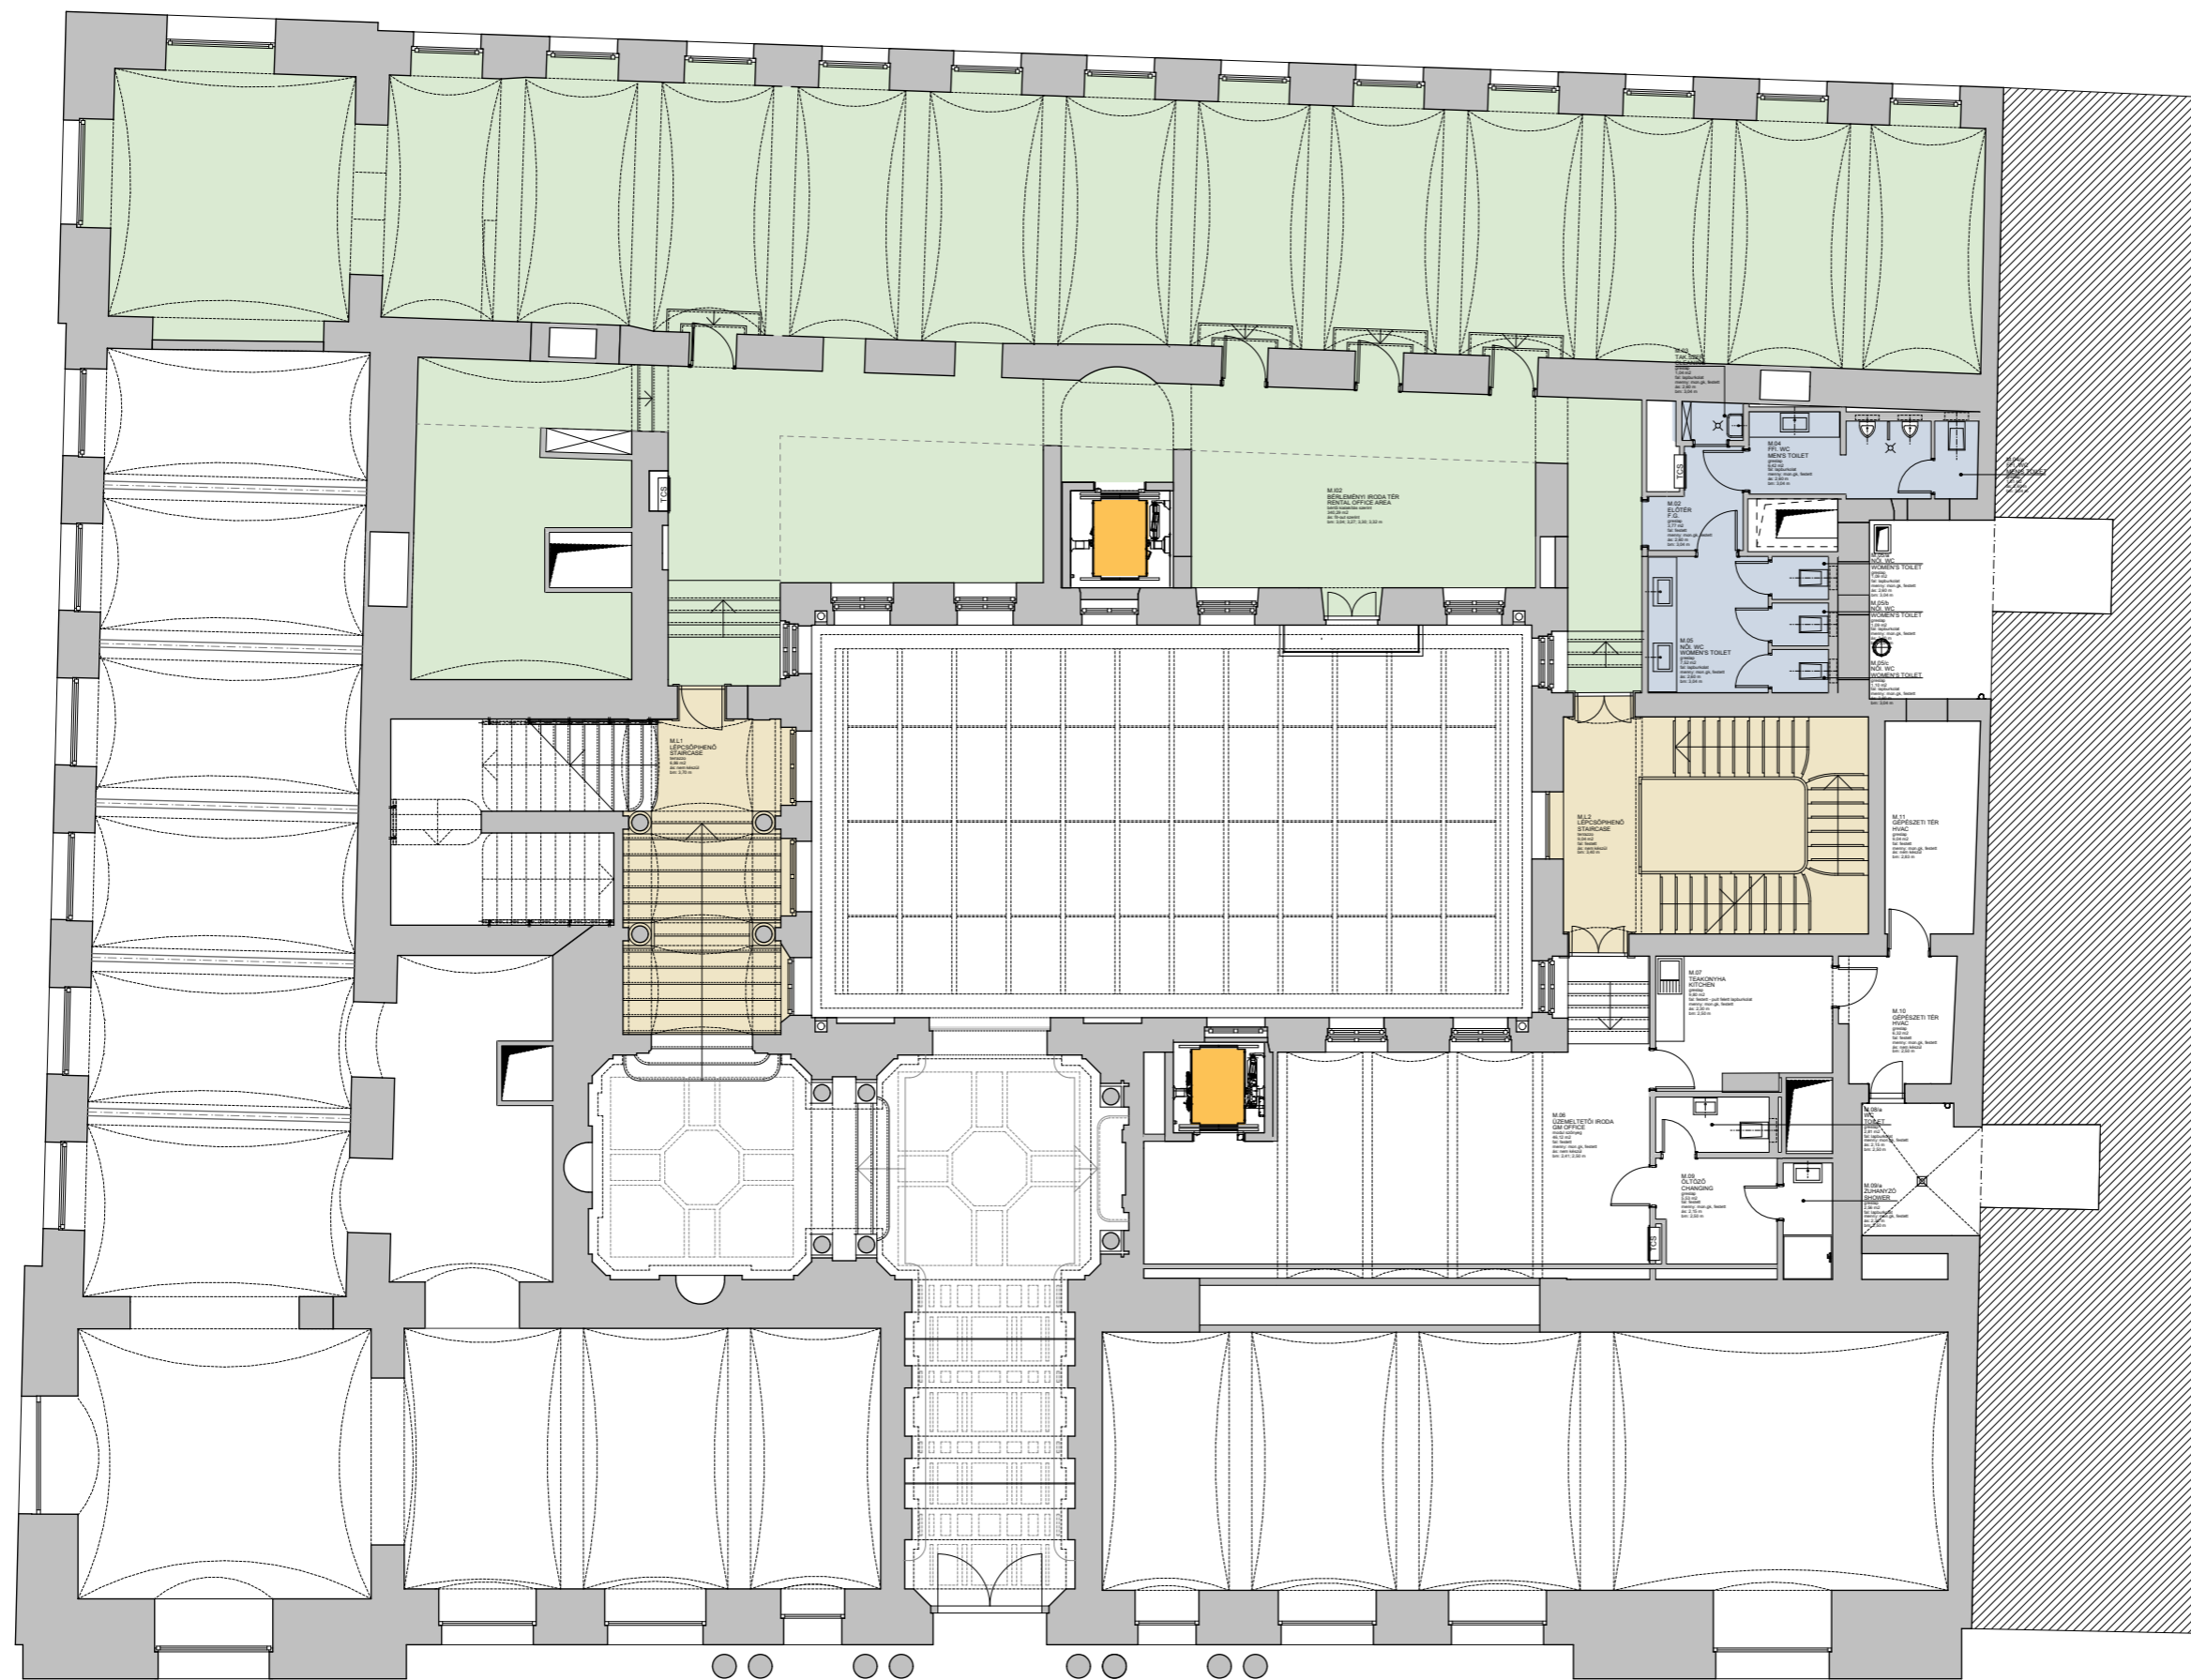

KRAUSZ
PALOTA

LIMEHOUSE
PARTNERS

LEGEND

-  AREA FOR RENT
-  STAIRS, FOYERS, LOBBIES
-  WET BLOCK

AREA FOR RENT:
476 sqm

KRAUSZ PALOTA
OFFICE BUILDING

1061 BUDAPEST, ANDRÁSSY ÚT 12.
H R S Z : 2 9 2 3 1

RENTAL AREAS

GALÉRIA - MEZZANINE
2021. 06. 15.