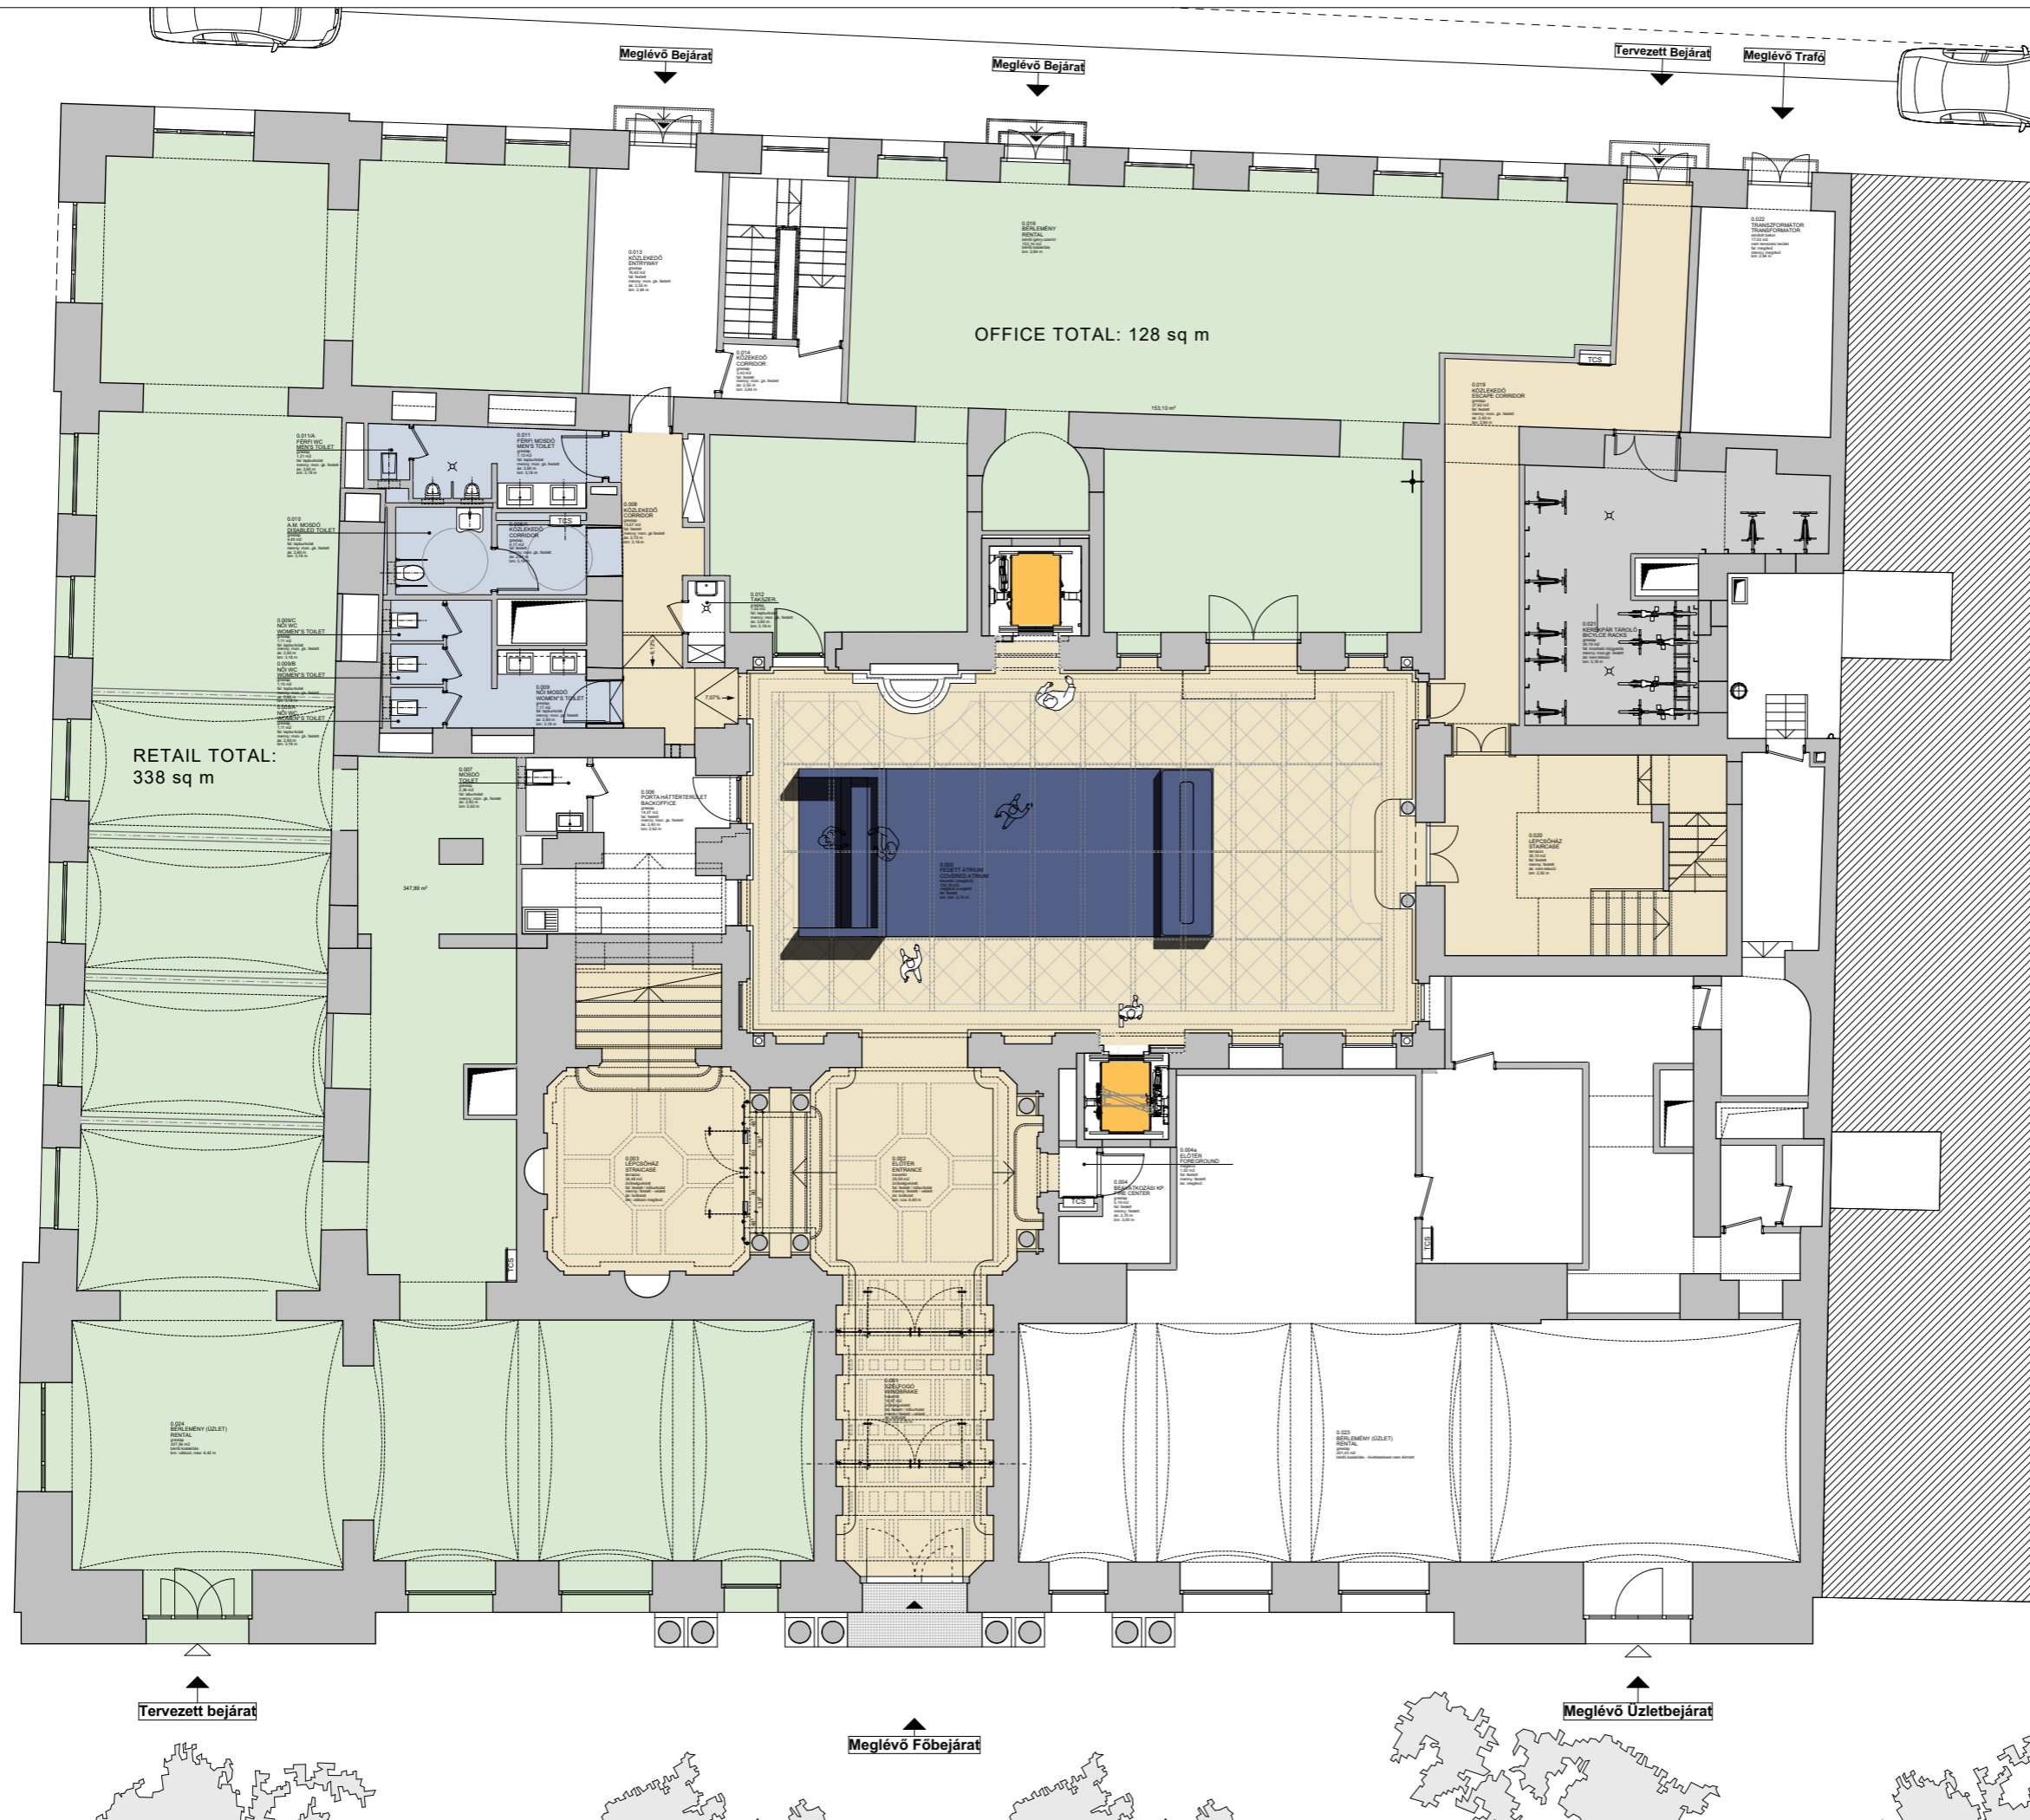

KRAUSZ
PALOTA

LIMEHOUSE
PARTNERS

LEGEND

- AREA FOR RENT
- STAIRS, FOYERS, LOBBIES
- WET BLOCK

KRAUSZ PALOTA
OFFICE BUILDING

1061 BUDAPEST, ANDRÁSSY ÚT 12.
H R S Z : 2 9 2 3 1

RENTAL AREAS

FÖLDSZINT - GROUND FLOOR