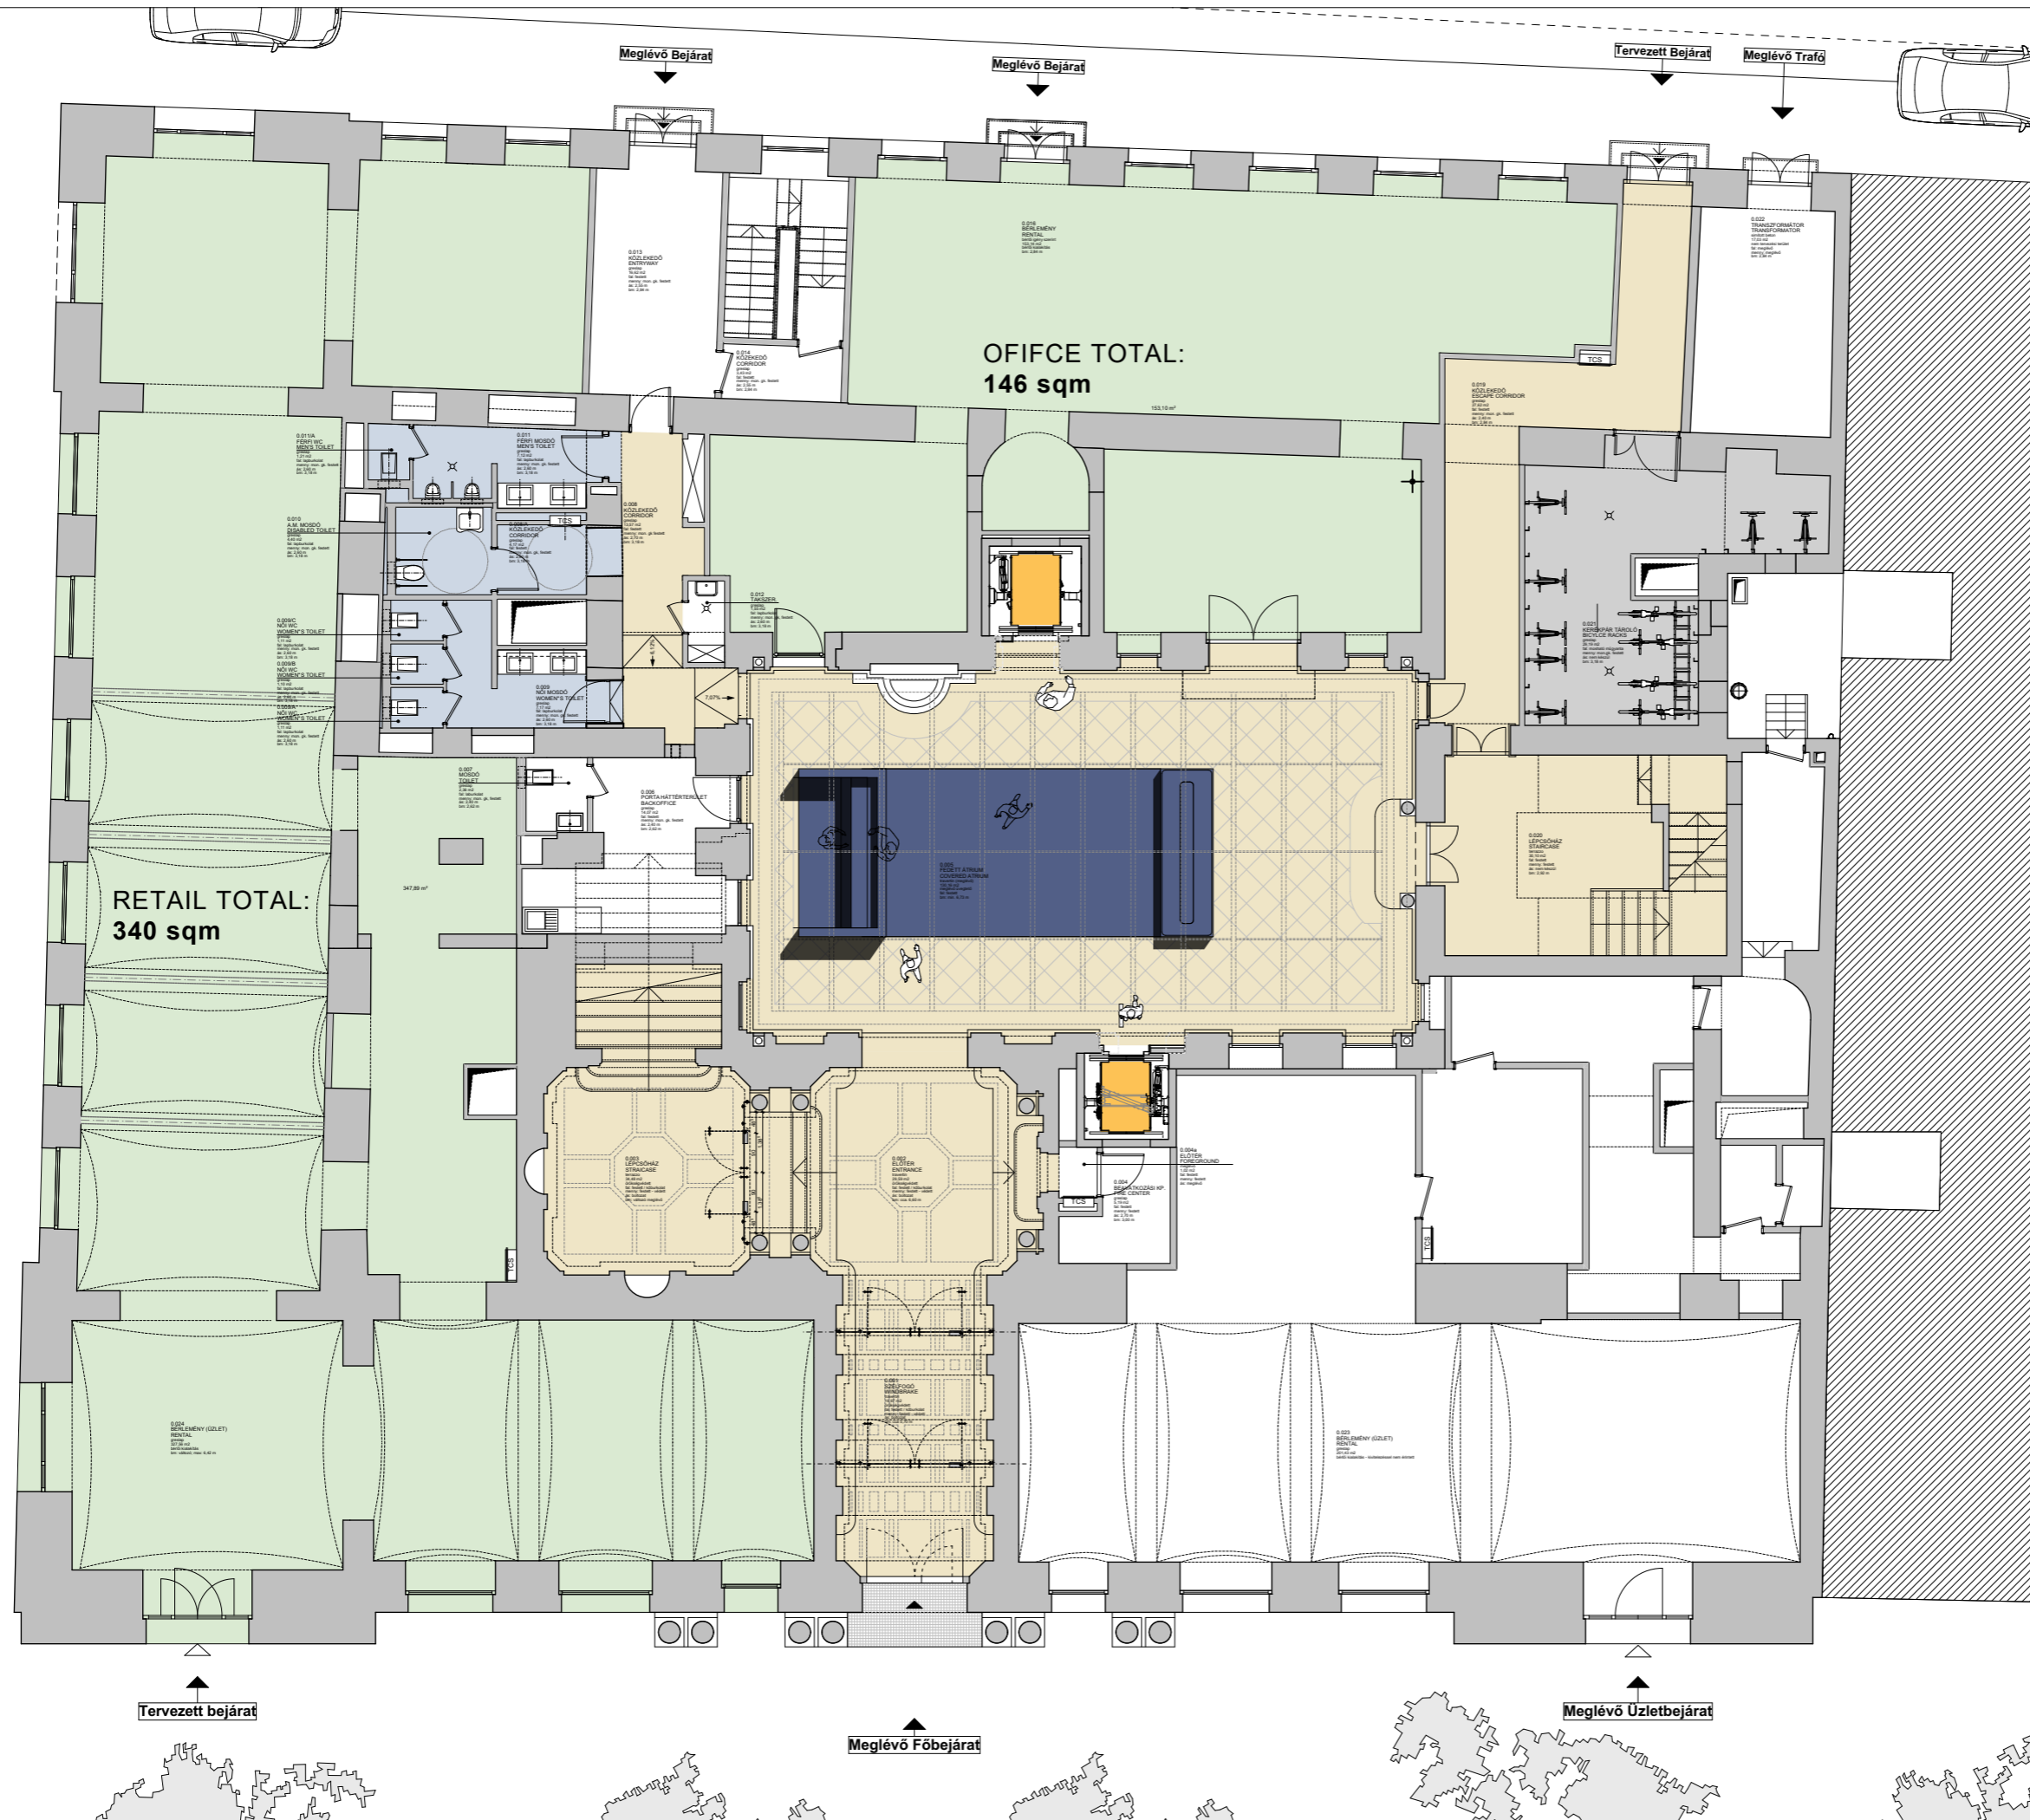

KRAUSZ
PALOTA

LIMEHOUSE
PARTNERS

LEGEND

- AREA FOR RENT
- STAIRS, FOYERS, LOBBIES
- WET BLOCK

KRAUSZ PALOTA
OFFICE BUILDING

1061 BUDAPEST, ANDRÁSSY ÚT 12.
H R S Z : 2 9 2 3 1

RENTAL AREAS

FÖLDSZINT - GROUND FLOOR