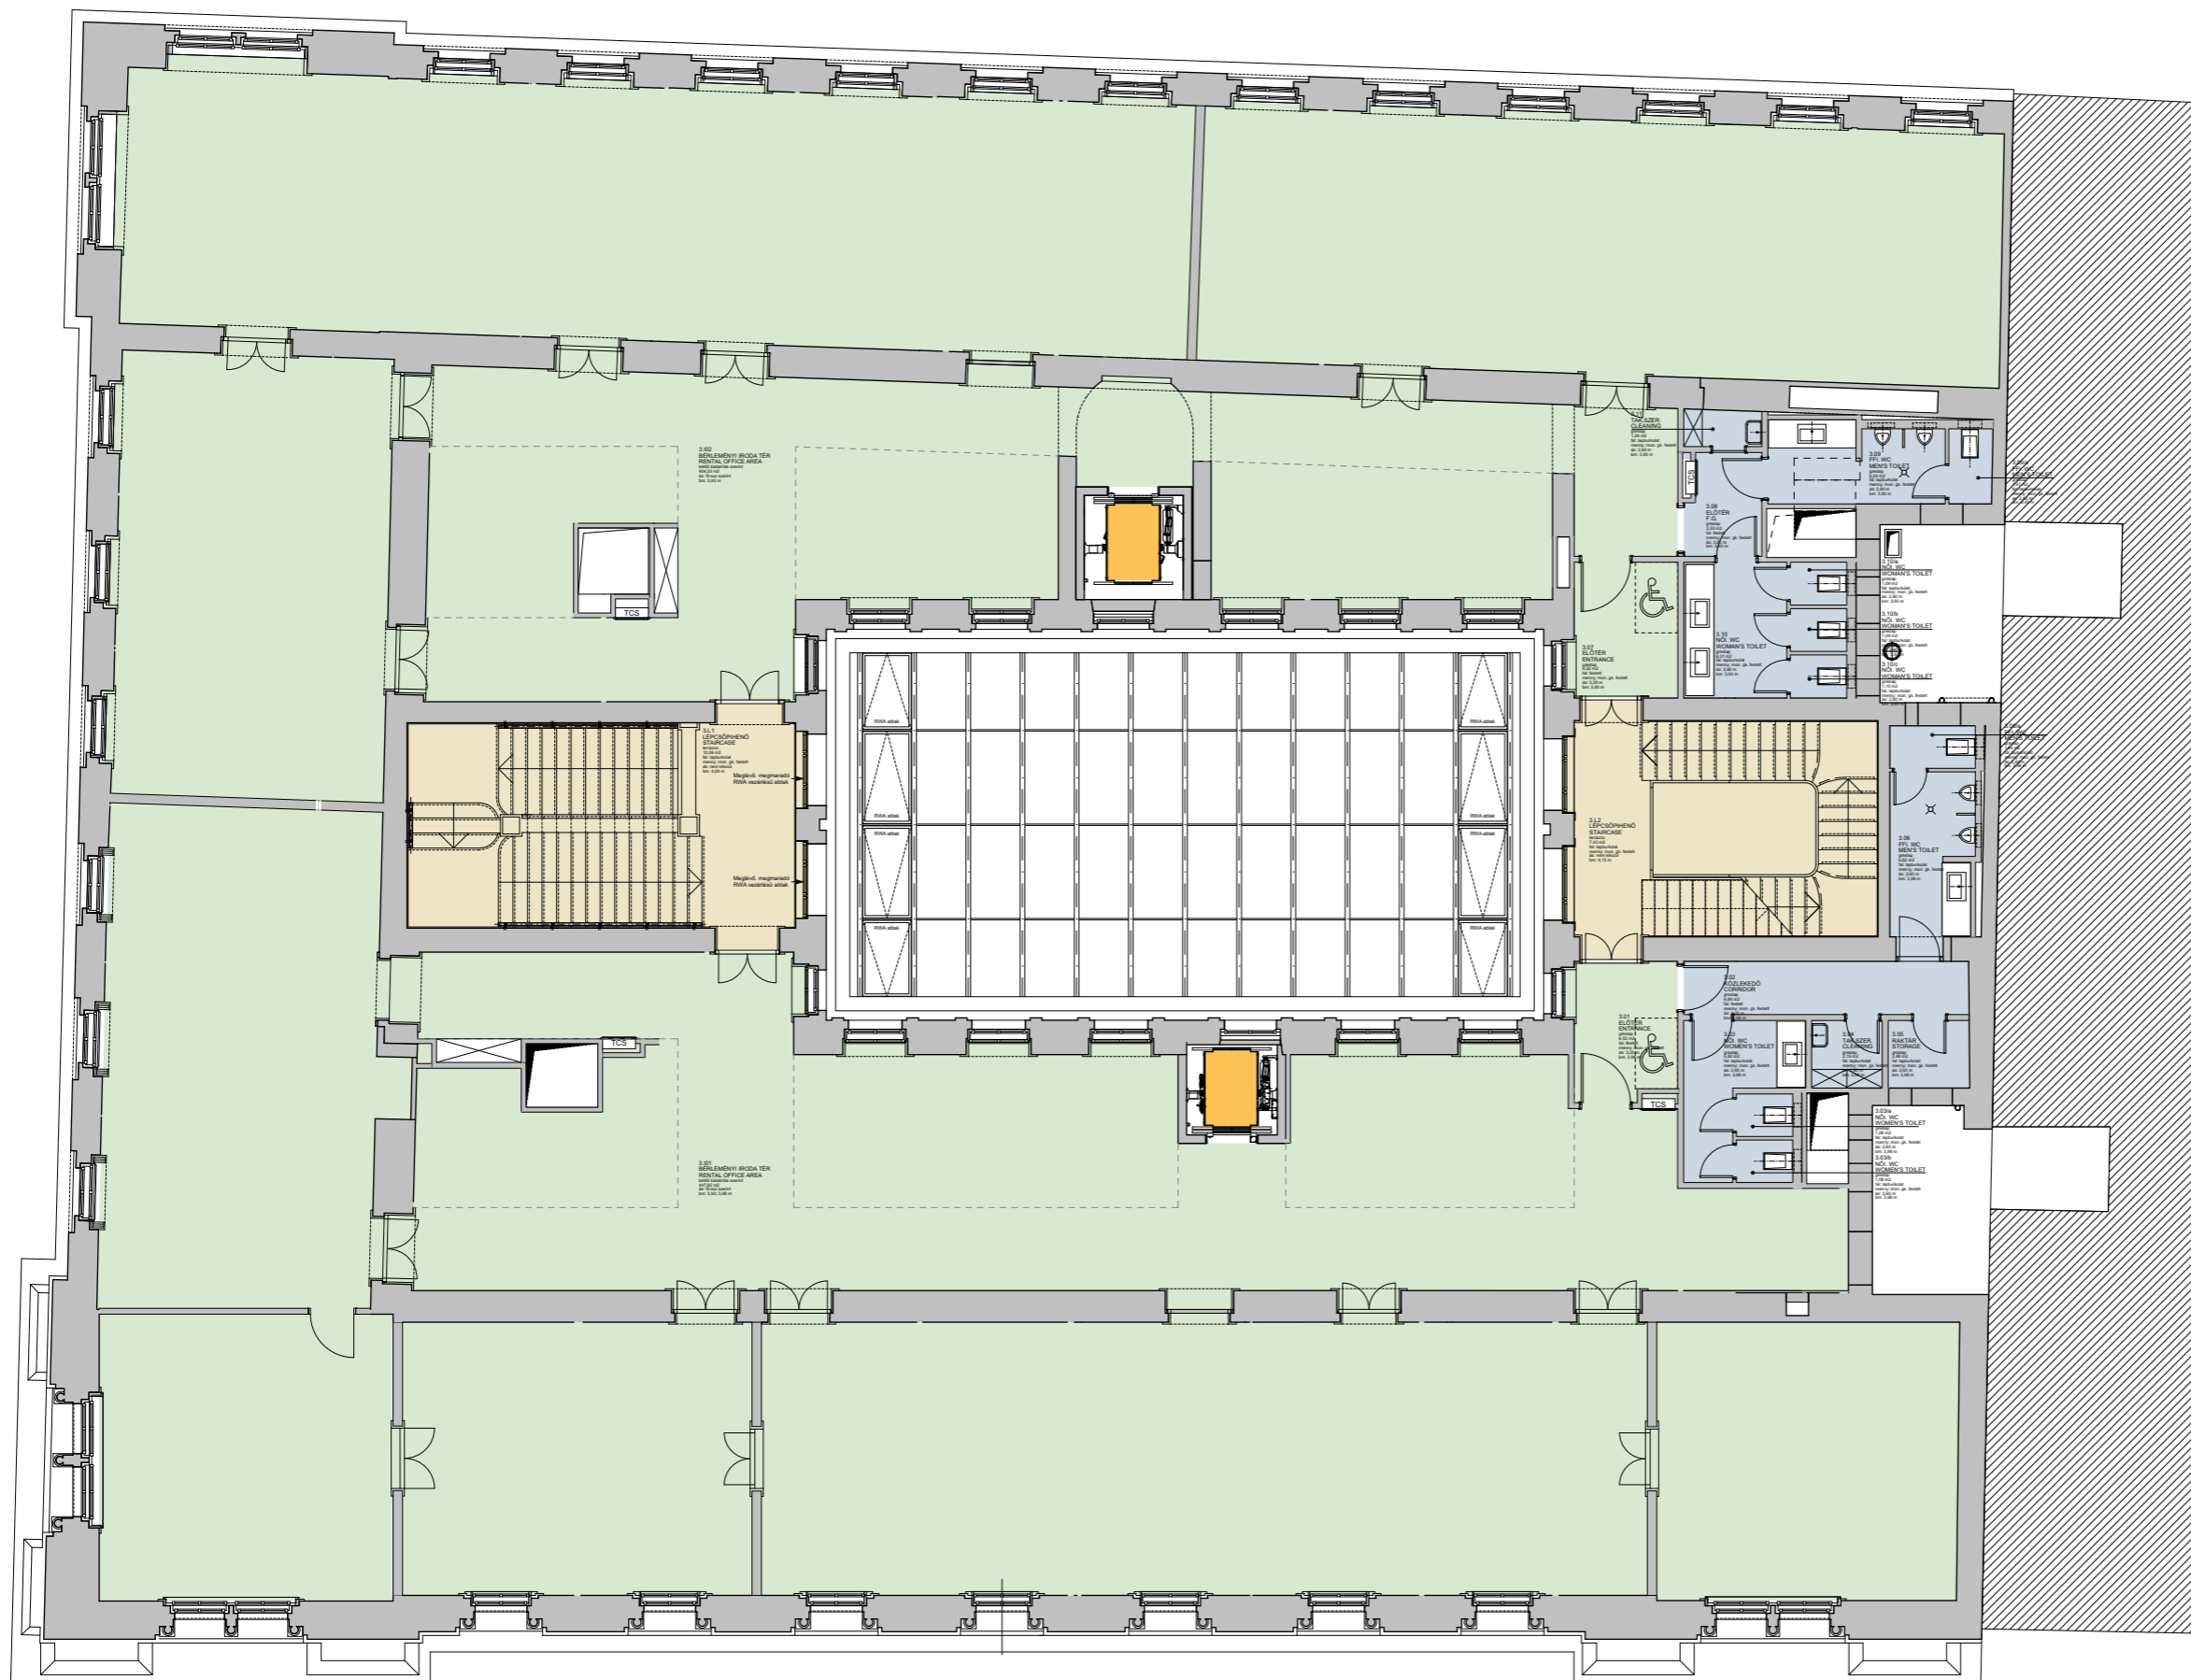

KRAUSZ
PALOTA

LIMEHOUSE
PARTNERS

LEGEND

- AREA FOR RENT
- STAIRS, FOYERS, LOBBIES
- WET BLOCK

AREA FOR RENT:
928 sqm

KRAUSZ PALOTA
OFFICE BUILDING

1061 BUDAPEST, ANDRÁSSY ÚT 12.
H R S Z : 2 9 2 3 1

RENTAL AREAS

3. EMELET - 3rd FLOOR
2021. 06. 15.