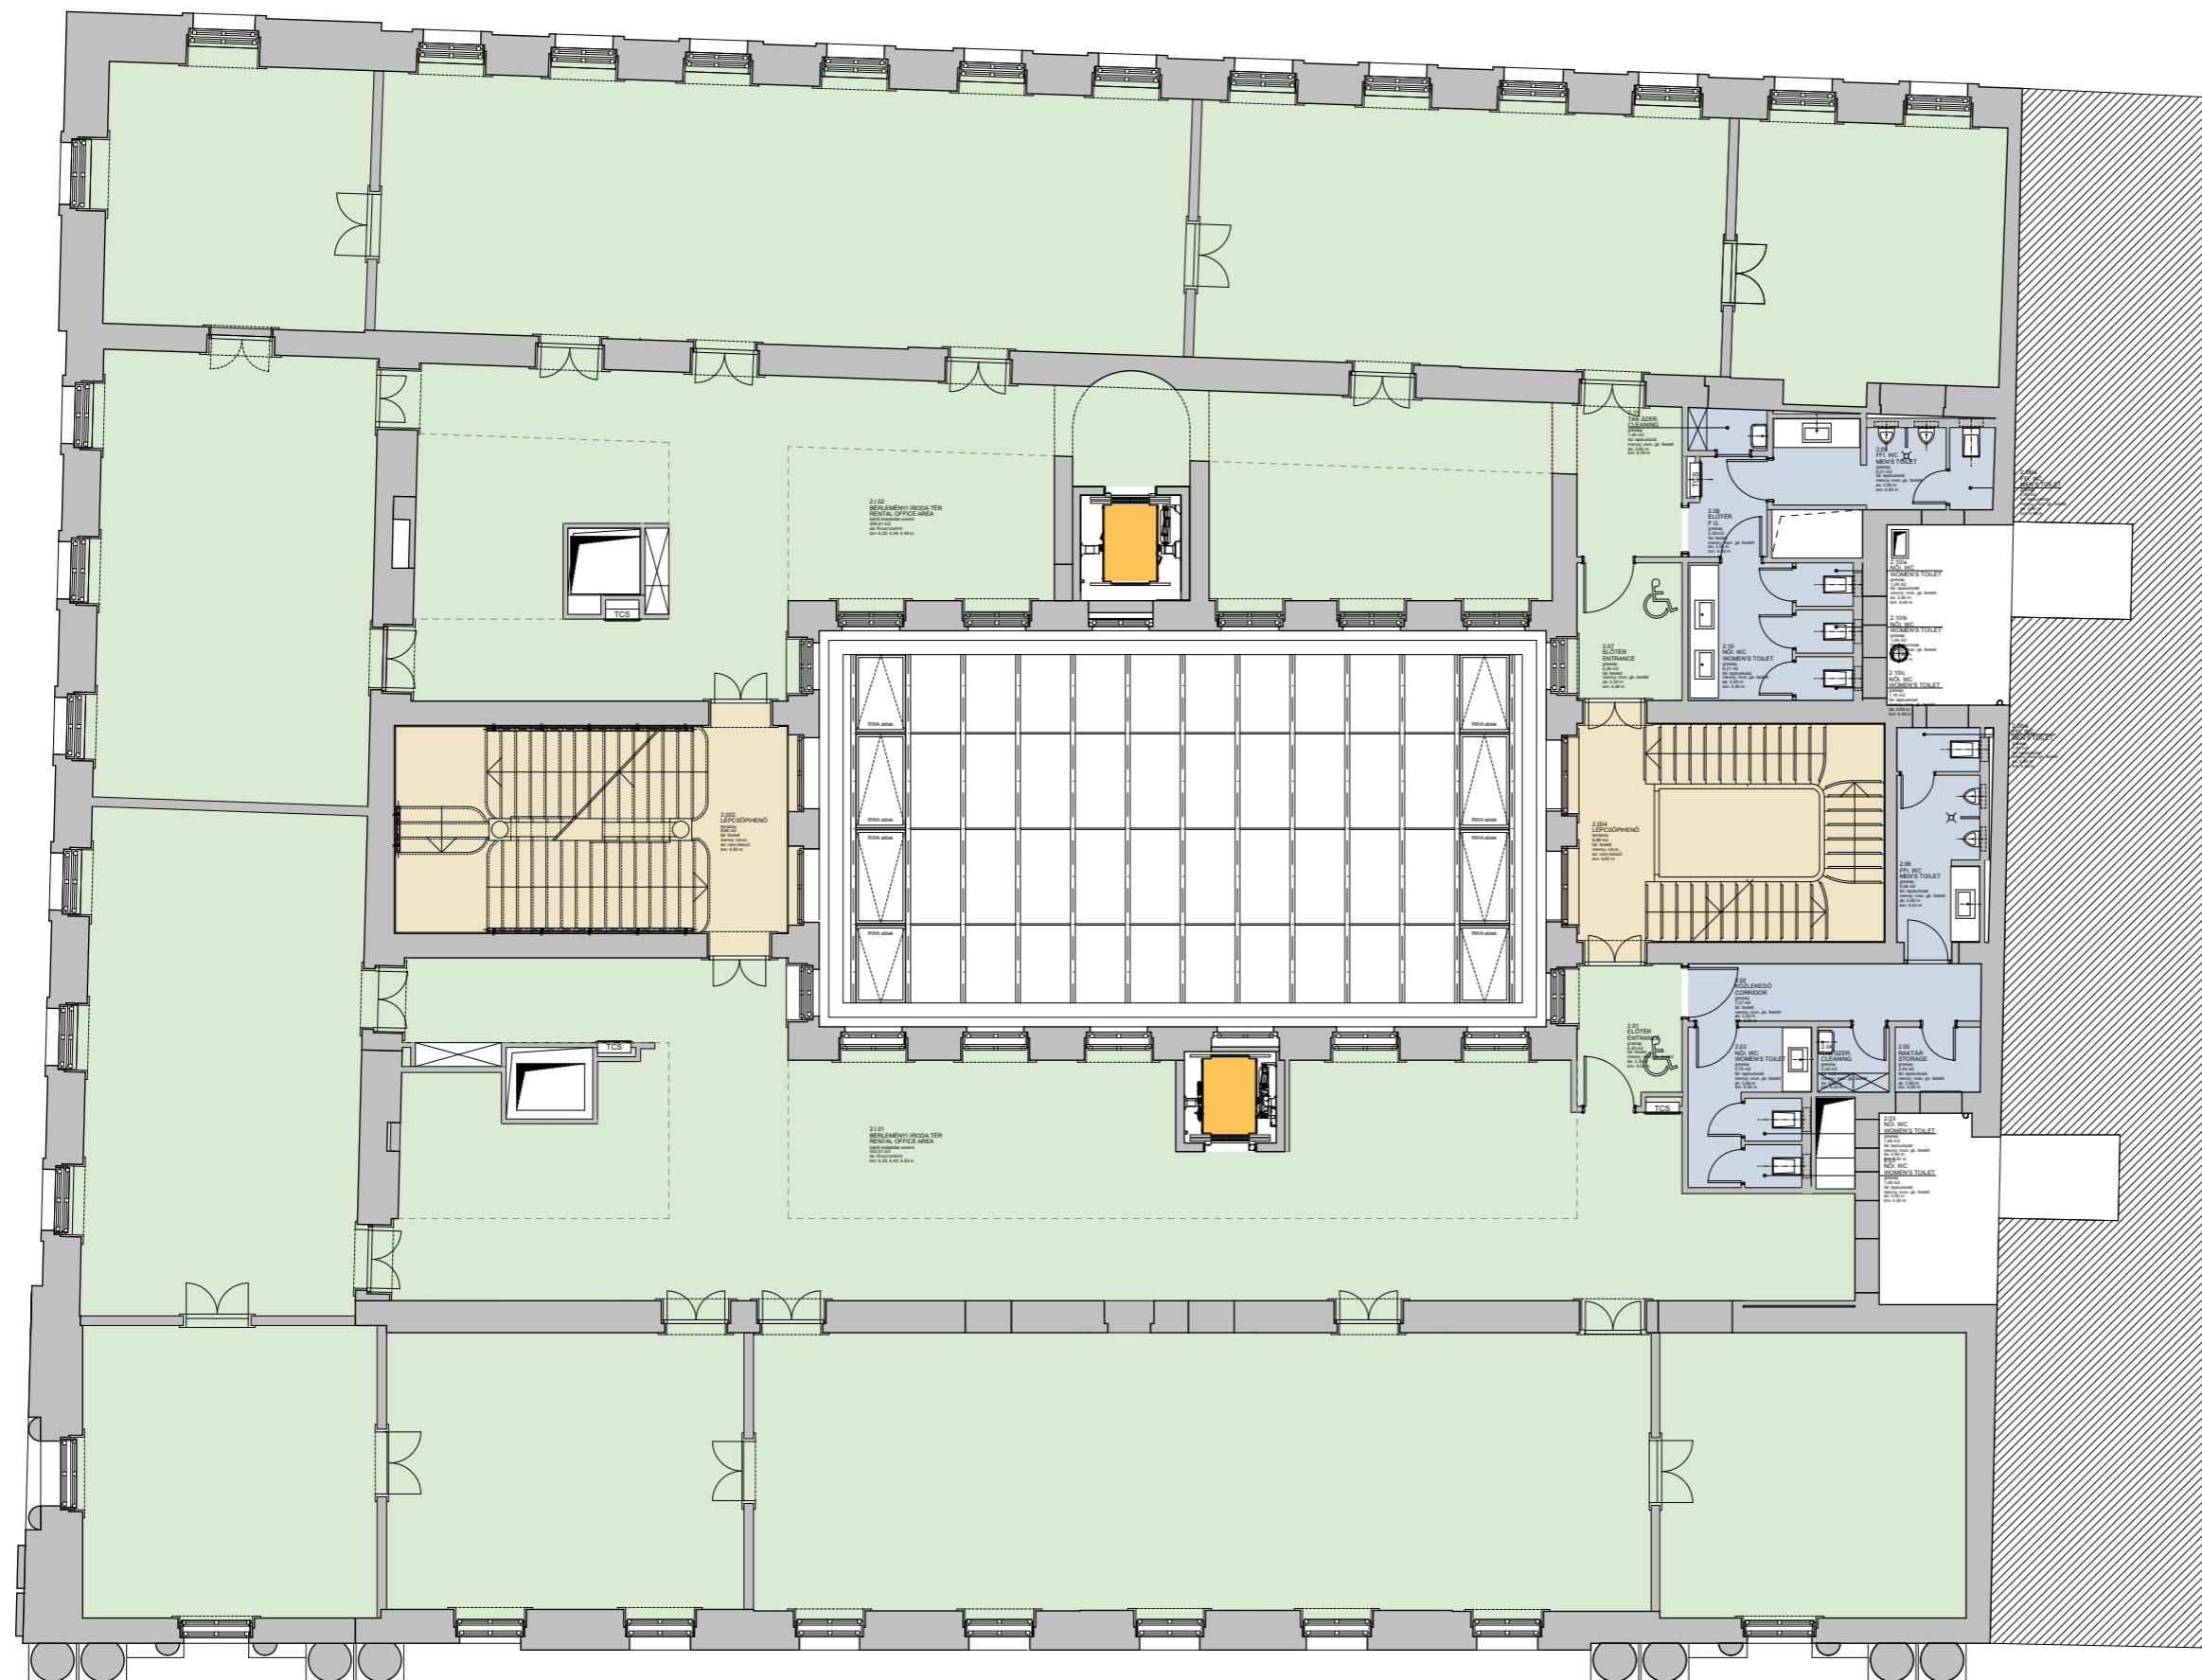

KRAUSZ
PALOTA

LIMEHOUSE
PARTNERS

LEGEND

- AREA FOR RENT
- STAIRS, FOYERS, LOBBIES
- WET BLOCK

AREA FOR RENT:
928 sqm

KRAUSZ PALOTA
OFFICE BUILDING

1061 BUDAPEST, ANDRÁSSY ÚT 12.
H R S Z : 2 9 2 3 1

RENTAL AREAS

2. EMELET - 2nd FLOOR
2021. 06. 15.