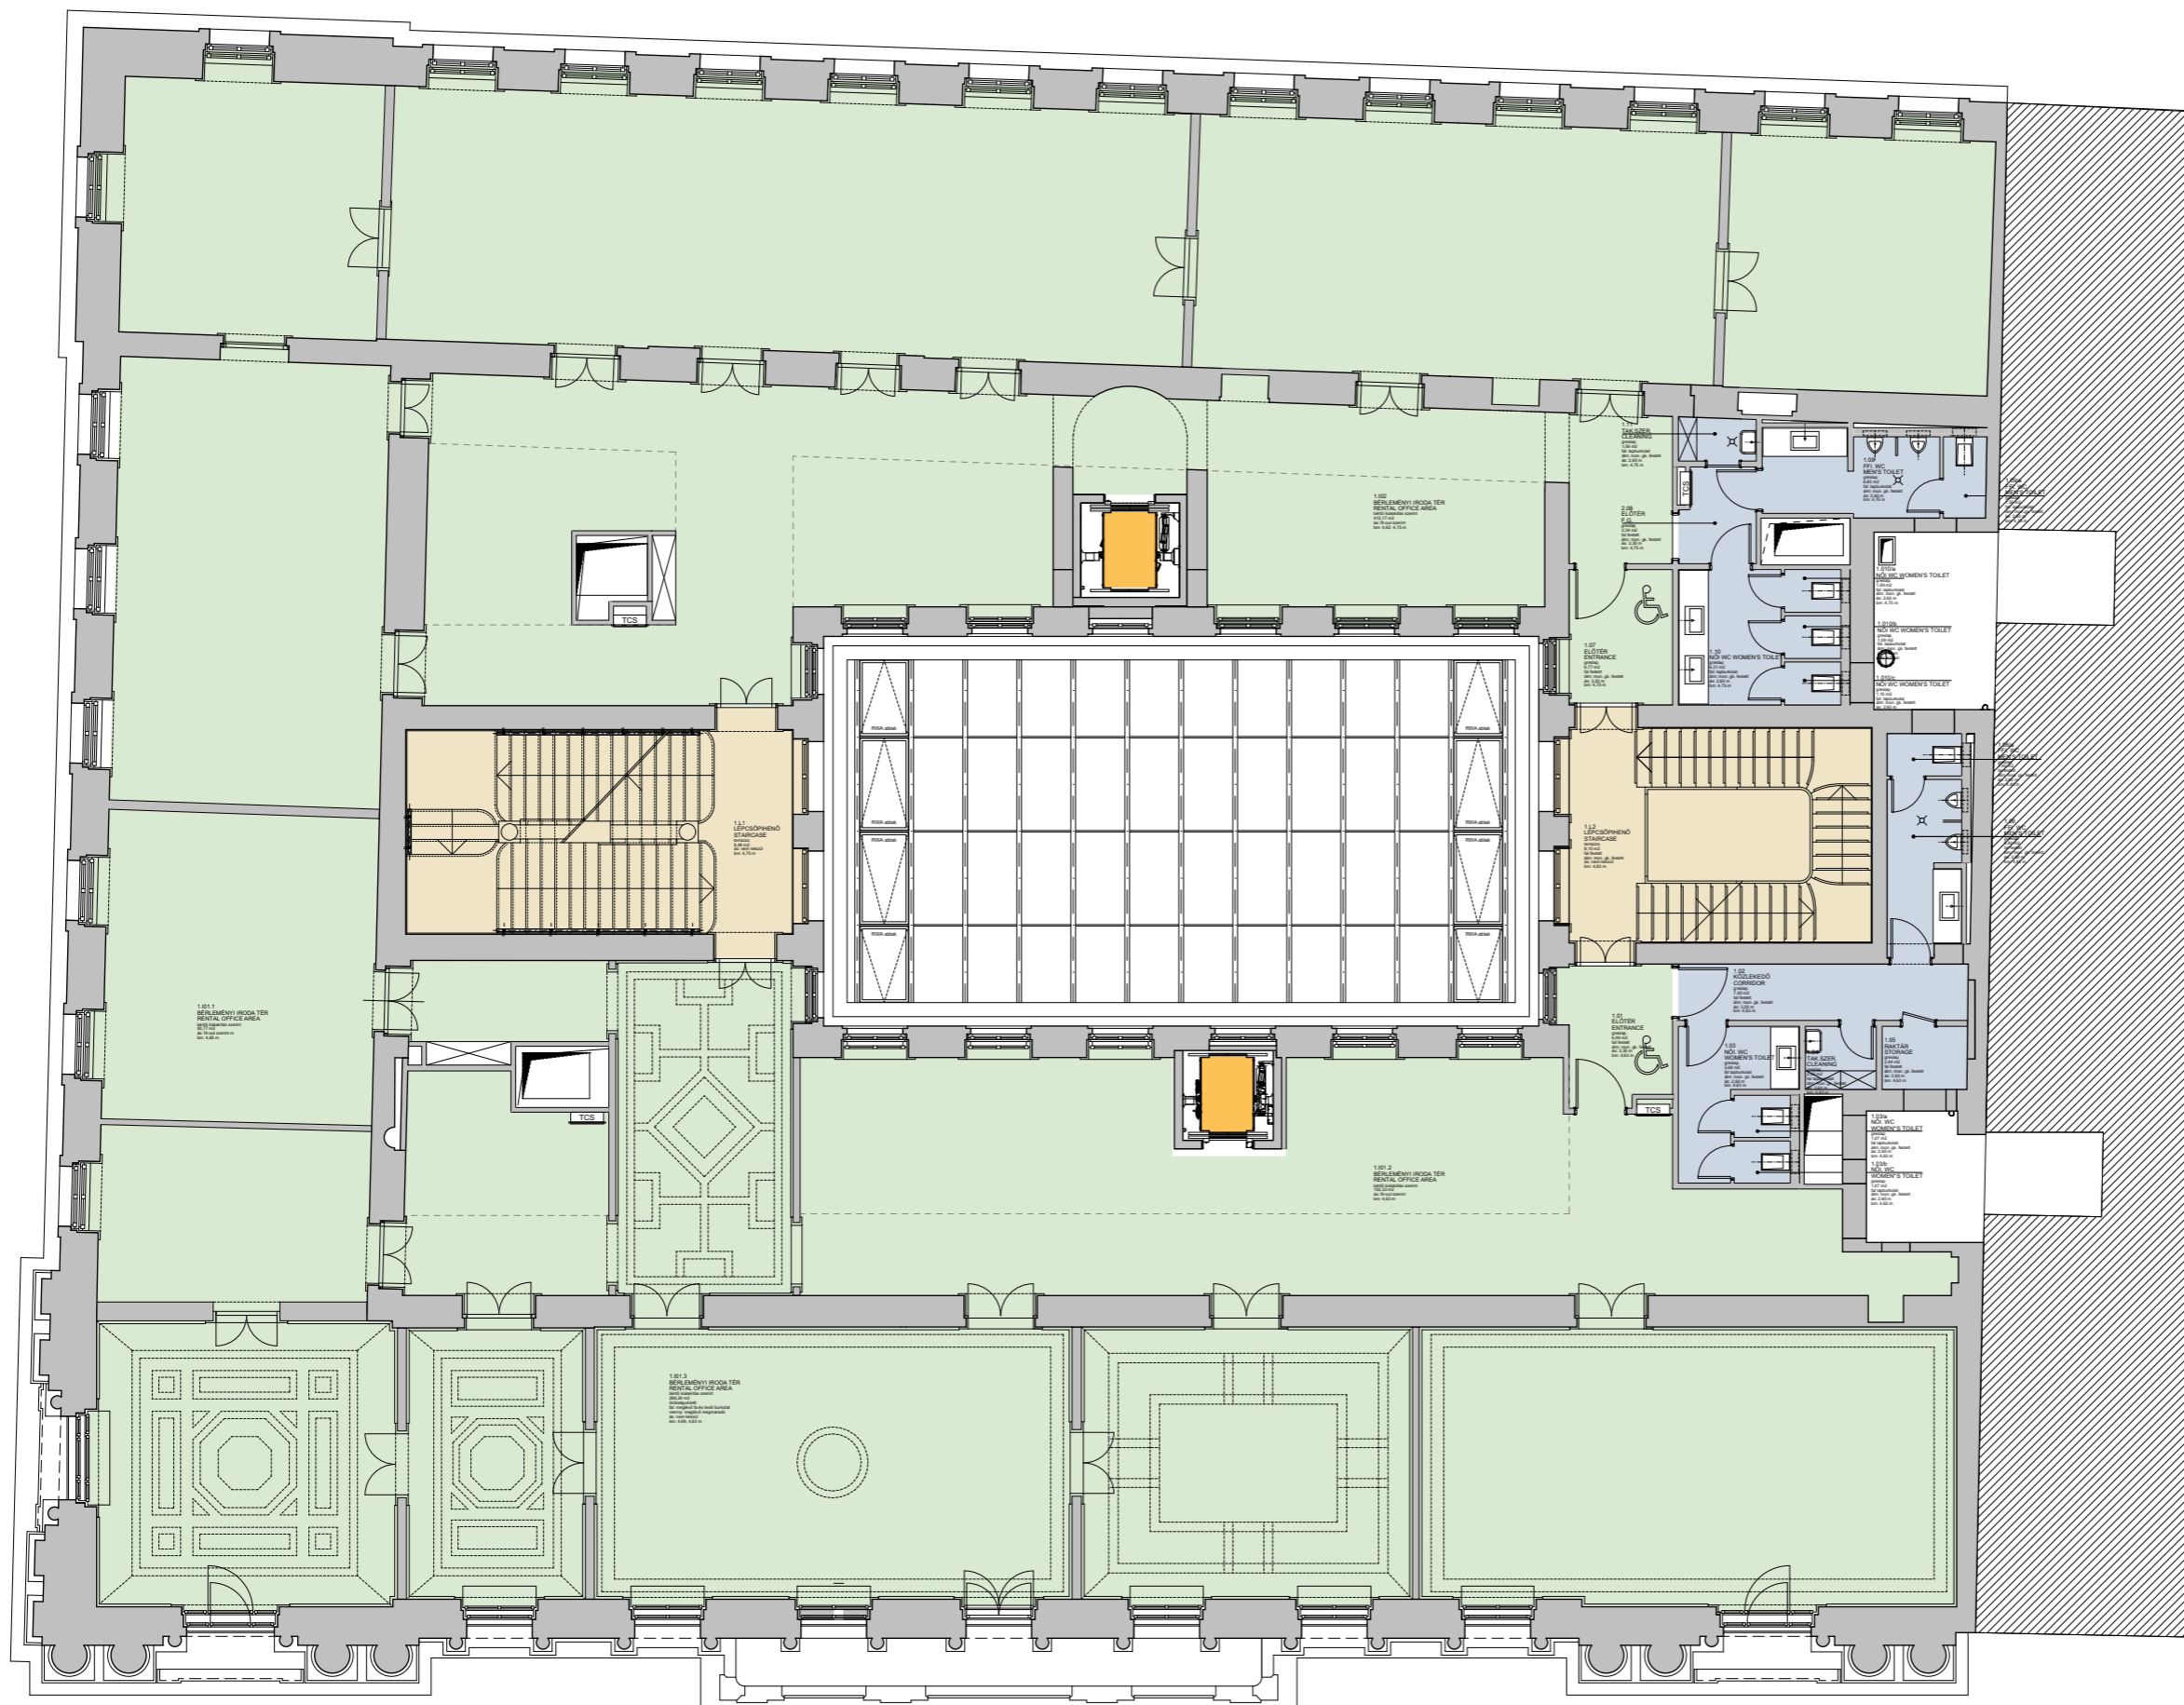

**KRAUSZ**  
PALOTA

**LIMEHOUSE**  
PARTNERS

LEGEND

- AREA FOR RENT
- STAIRS, FOYERS, LOBBIES
- WET BLOCK

AREA FOR RENT:  
**918 sqm**

**KRAUSZ PALOTA**  
**OFFICE BUILDING**

1061 BUDAPEST, ANDRÁSSY ÚT 12.  
H R S Z : 2 9 2 3 1

**RENTAL AREAS**

1. EMELET - 1st FLOOR  
2021. 06. 15.